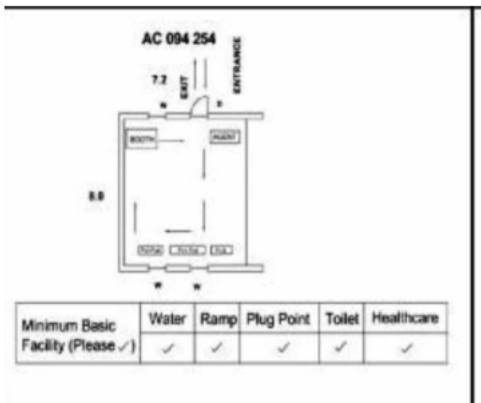

Nazri Naksha

Google Map View

Polling Station Building Front View

Polling Station Front View

Cad View

Key MAP View