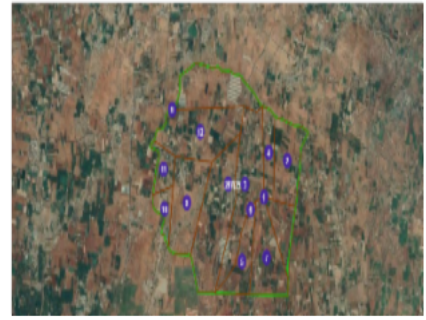

Nazri Naksha

Google Map View