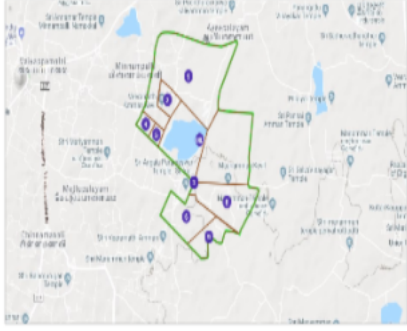

Nazri Naksha

Google Map View