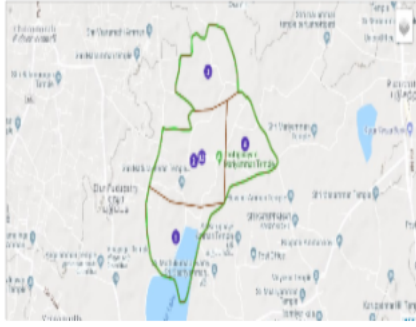

Nazri Naksha

Google Map View