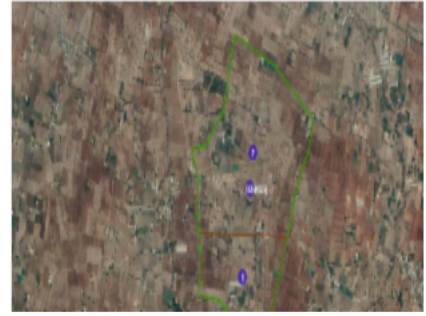

Nazri Naksha

Google Map View