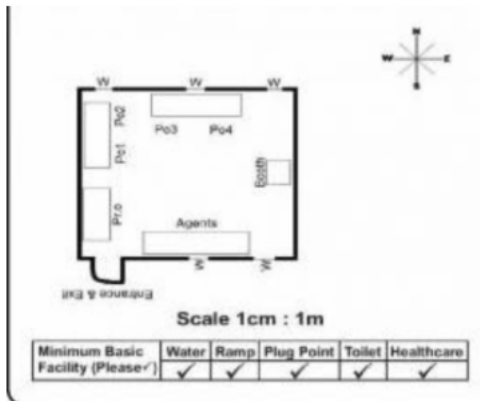

Nazri Naksha

Google Map View

Polling Station Building Front View

Polling Station Front View

Cad View

Key MAP View