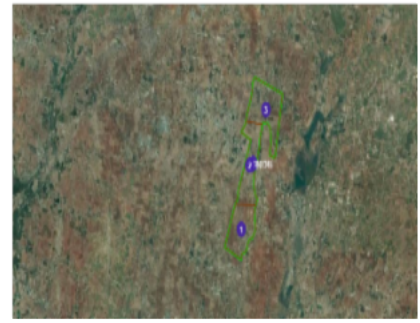

Nazri Naksha

Google Map View