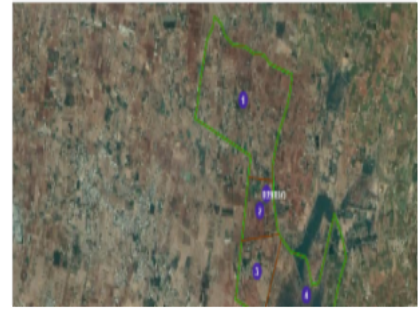

Nazri Naksha

Google Map View