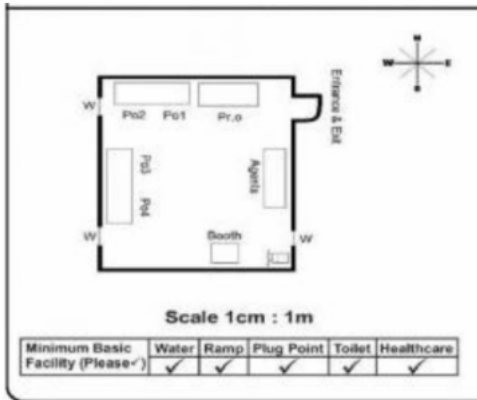

Nazri Naksha

Google Map View

Polling Station Building Front View

Polling Station Front View

Cad View

Key MAP View