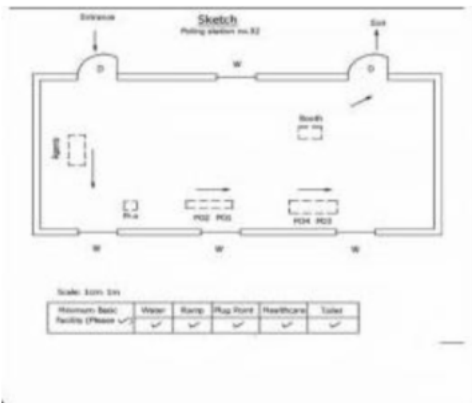

Nazri Naksha

Google Map View

Polling Station Building Front View

Polling Station Front View

Cad View

Key MAP View