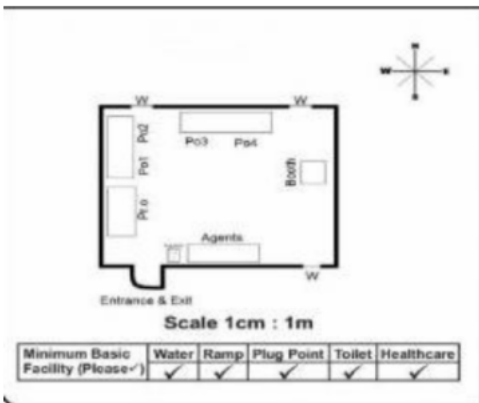

Nazri Naksha

Google Map View

Polling Station Building Front View

Polling Station Front View

Cad View

Key MAP View