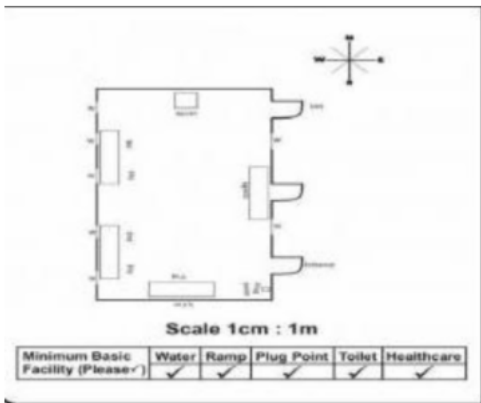

Nazri Naksha

Google Map View

Polling Station Building Front View

Polling Station Front View

Cad View

Key MAP View