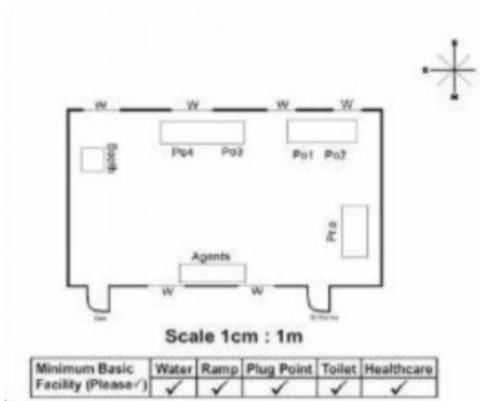

Nazri Naksha

Google Map View

Polling Station Building Front View

Polling Station Front View

Cad View

Key MAP View