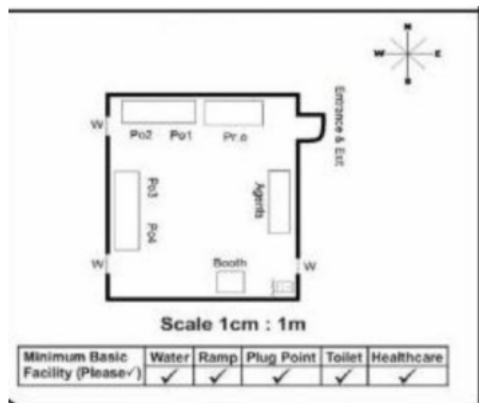

Nazri Naksha

Google Map View

Polling Station Building Front View

Polling Station Front View

Cad View

Key MAP View