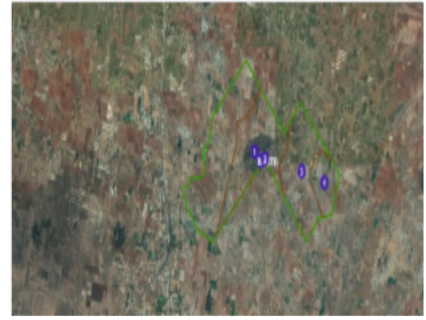

Nazri Naksha

Google Map View