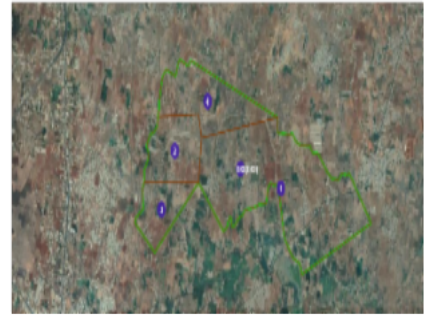

Nazri Naksha

Google Map View