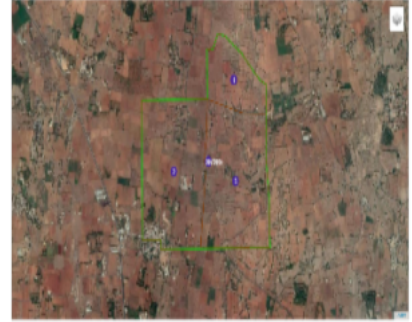

Nazri Naksha

Google Map View