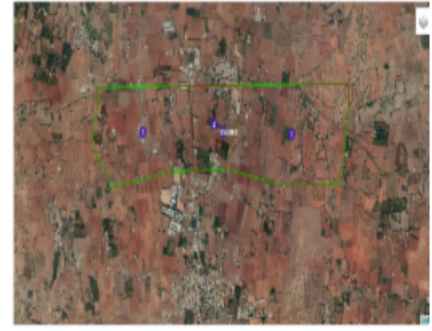

Nazri Naksha

Google Map View