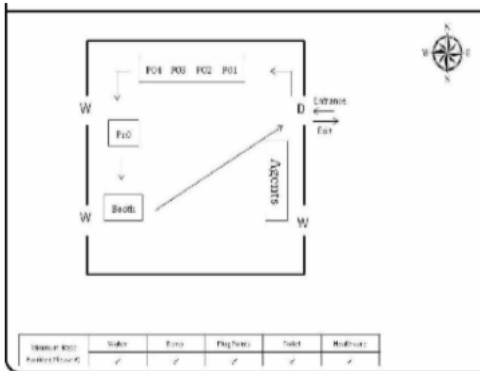

Nazri Naksha

Google Map View

Polling Station Building Front View

Polling Station Front View

Cad View

Key MAP View