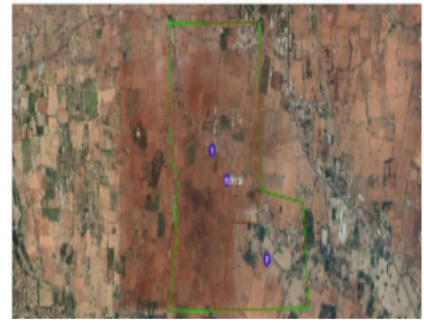

Nazri Naksha

Google Map View