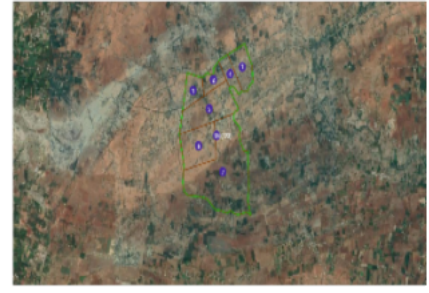

Nazri Naksha

Google Map View