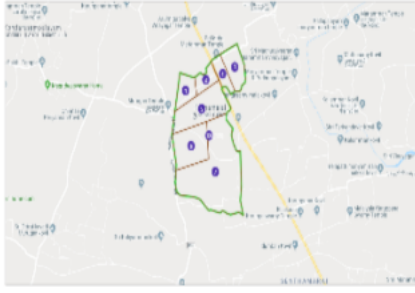

Nazri Naksha

Google Map View