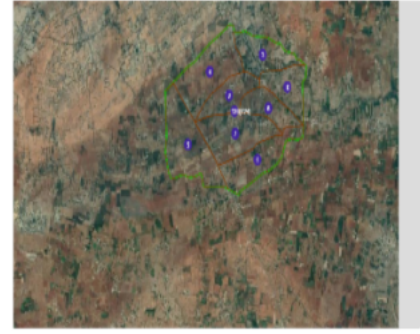

Nazri Naksha

Google Map View