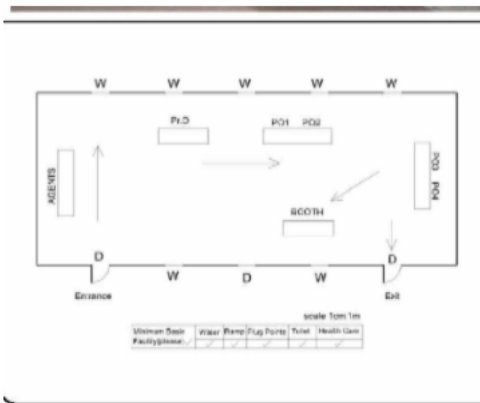

Nazri Naksha

Google Map View

Polling Station Building Front View

Polling Station Front View

Cad View

Key MAP View