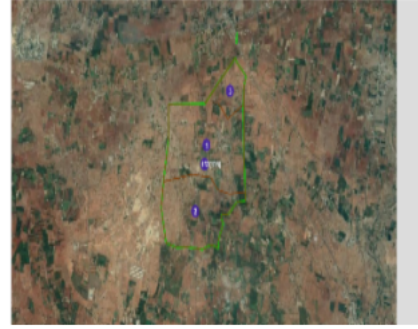

Nazri Naksha

Google Map View