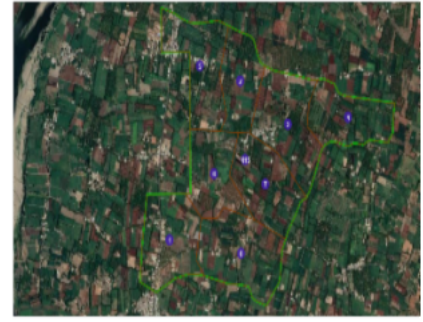

Nazri Naksha

Google Map View