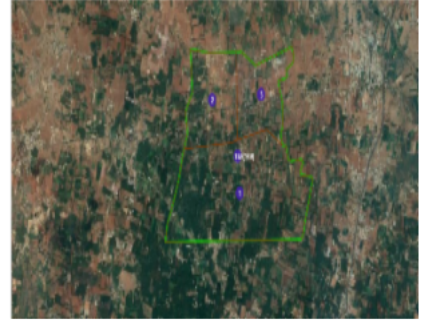

Nazri Naksha

Google Map View