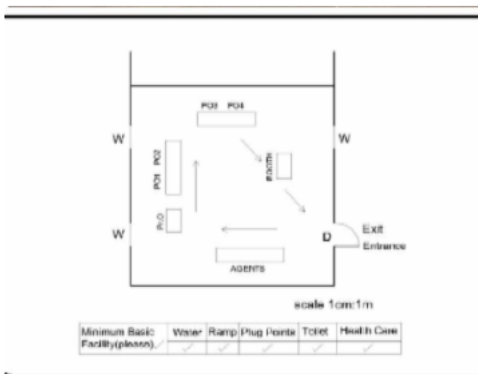

Nazri Naksha

Google Map View

Polling Station Building Front View

Polling Station Front View

Cad View

Key MAP View