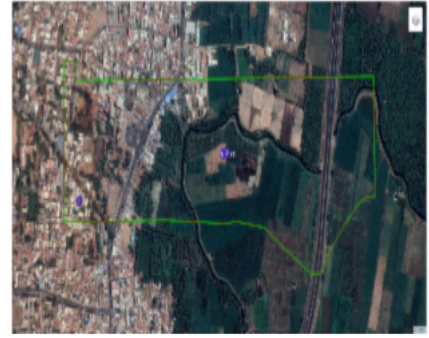

Nazri Naksha

Google Map View