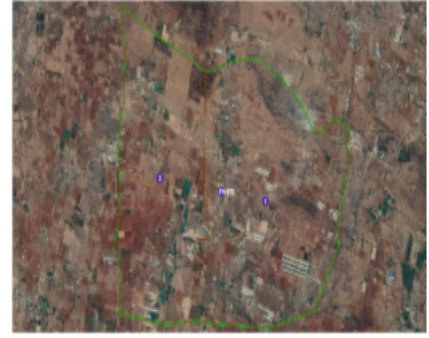

Nazri Naksha

Google Map View