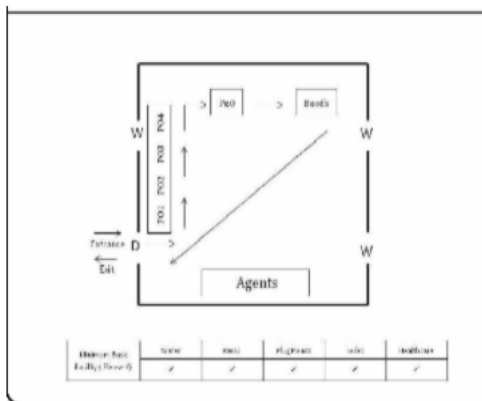

Nazri Naksha

Google Map View

Polling Station Building Front View

Polling Station Front View

Cad View

Key MAP View