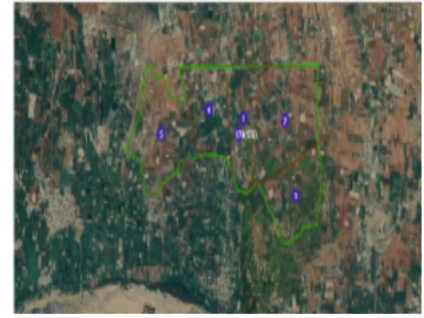

Nazri Naksha

Google Map View