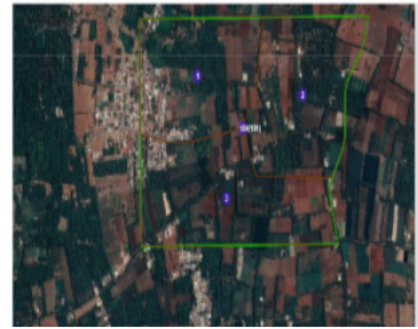

Nazri Naksha

Google Map View