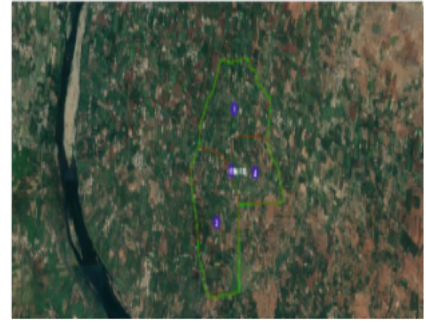

Nazri Naksha

Google Map View