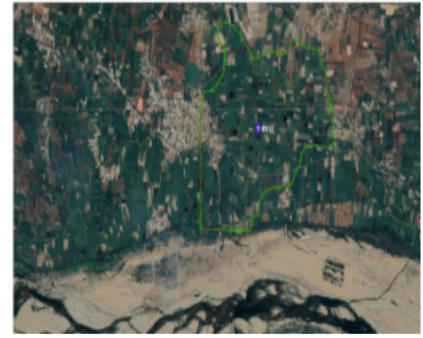

Nazri Naksha

Google Map View