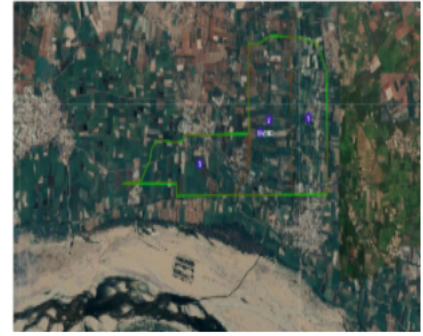

Nazri Naksha

Google Map View