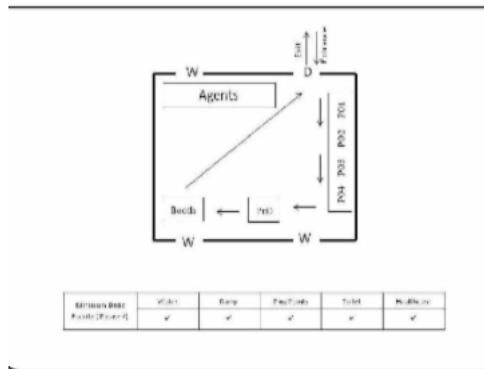

Nazri Naksha

Google Map View

Polling Station Building Front View

Polling Station Front View

Cad View

Key MAP View