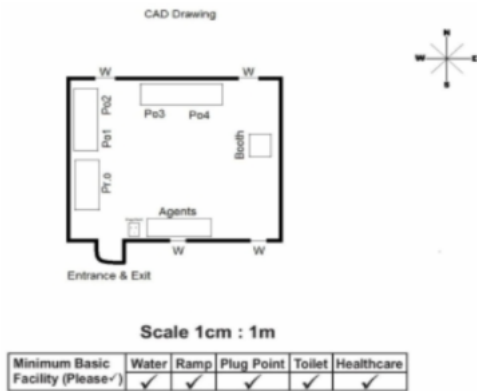

Nazri Naksha

Google Map View

Polling Station Building Front View

Polling Station Front View

Cad View

Key MAP View