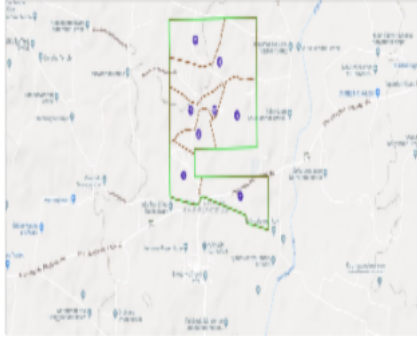

Nazri Naksha

Google Map View