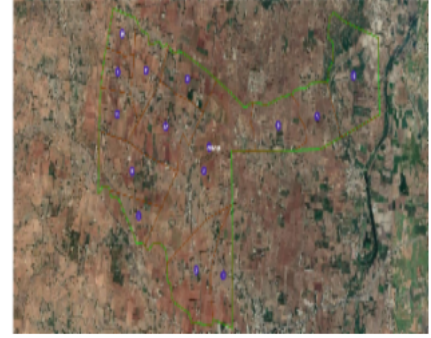

Nazri Naksha

Google Map View