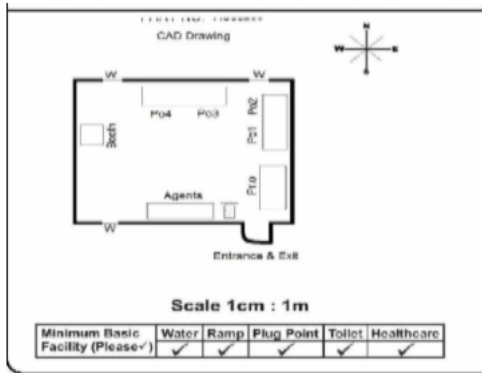

Nazri Naksha

Google Map View

Cad View