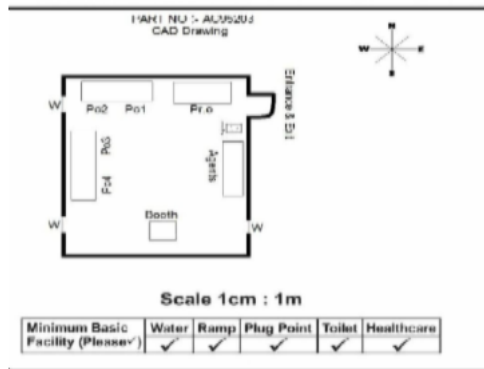

Nazri Naksha

Google Map View

Polling Station Building Front View

Polling Station Front View

Cad View

Key MAP View