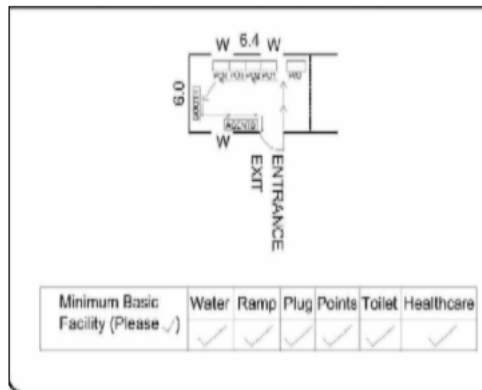

Nazri Naksha

Google Map View

Polling Station Building Front View

Polling Station Front View

Cad View

Key MAP View