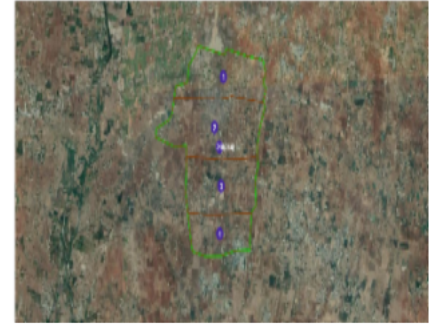

Nazri Naksha

Google Map View