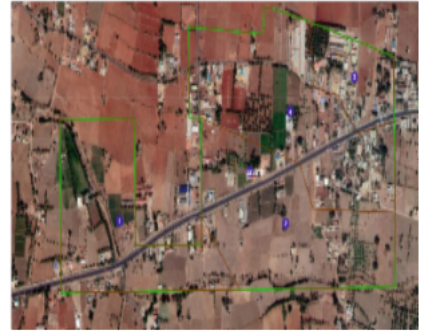

Nazri Naksha

Google Map View