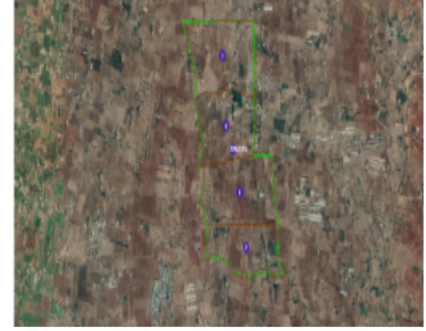

Nazri Naksha

Google Map View