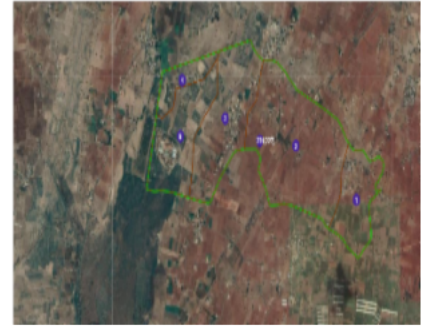

Nazri Naksha

Google Map View