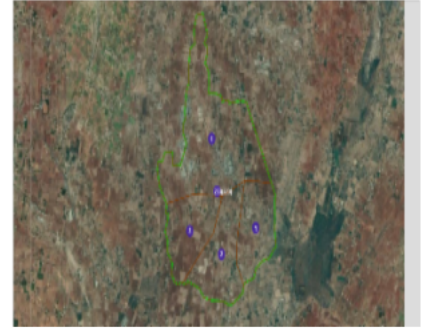

Nazri Naksha

Google Map View