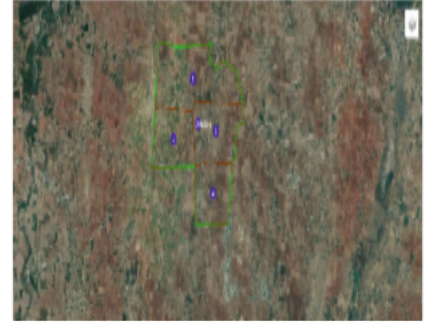

Nazri Naksha

Google Map View