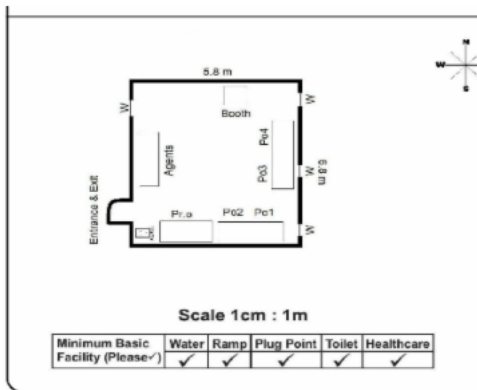

Nazri Naksha

Google Map View

Polling Station Building Front View

Polling Station Front View

Cad View

Key MAP View