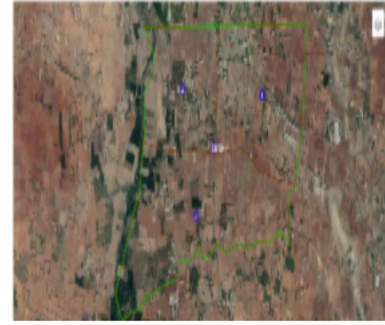

Nazri Naksha

Google Map View